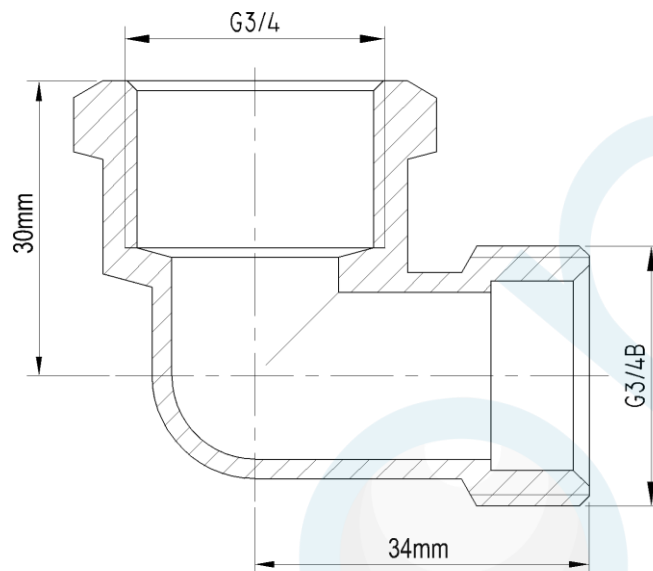

ELBOW M/F 20mm BRASS

Product Code : 80640

Brand Name: **elson**

Product Specification

- Watermark Licence Number: WMKA 02497
- In compliance with AS 3688
- Material: DR Brass, Complies with AS 2345
- Suitable for Potable Water – complies with AS/NZS 4020
- Maximum Working Temperature: 95°C
- Maximum Working Pressure at 20°C : 2100Kpa
- Threads are all BSP